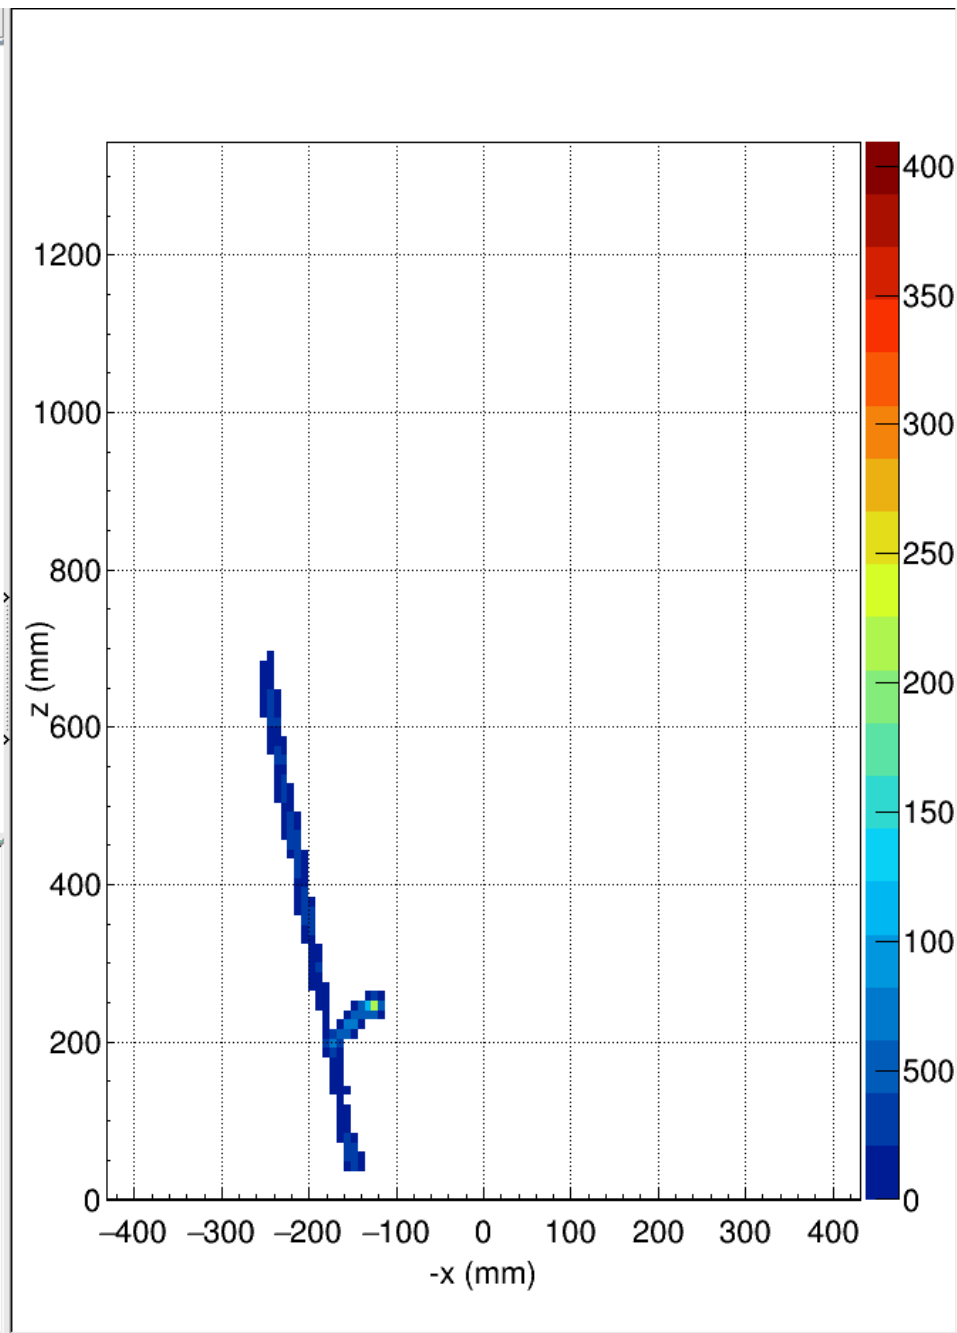

# Cosmic data in sTPC

Data from July 3 – July 6 (run\_0346)

Selected events

15

7

14

9

54