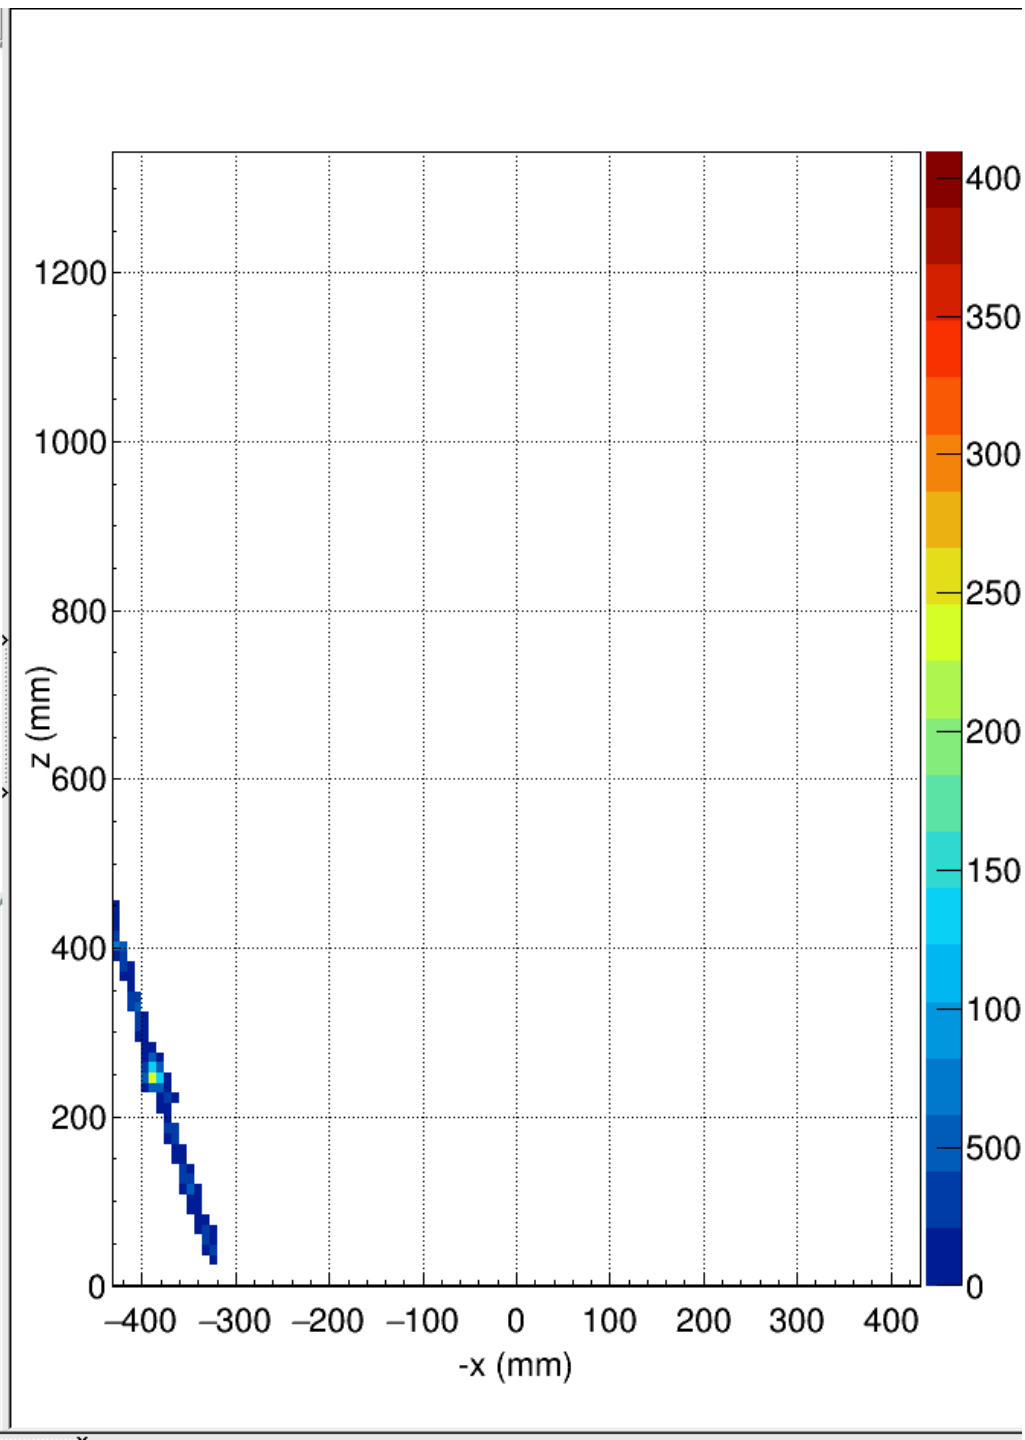

# Cosmic data in sTPC

Data from July 3 – July 6 (run\_0346)

Selected events

15

7

14

9

54