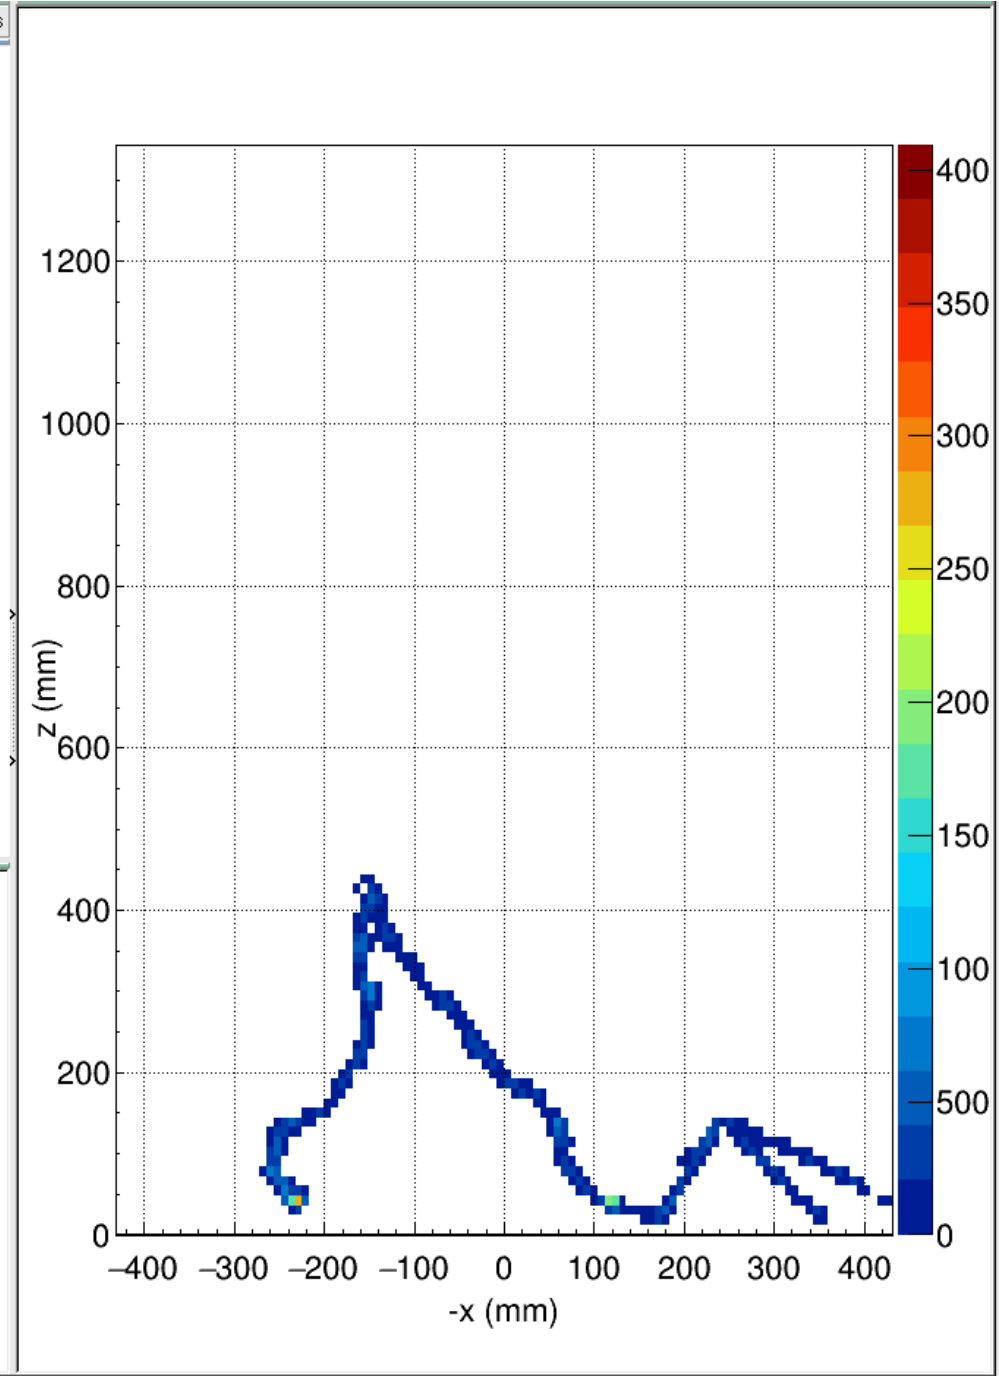

# Cosmic data in sTPC

Data from July 3 – July 6 (run\_0346)

Selected events

15

7

14

9

54