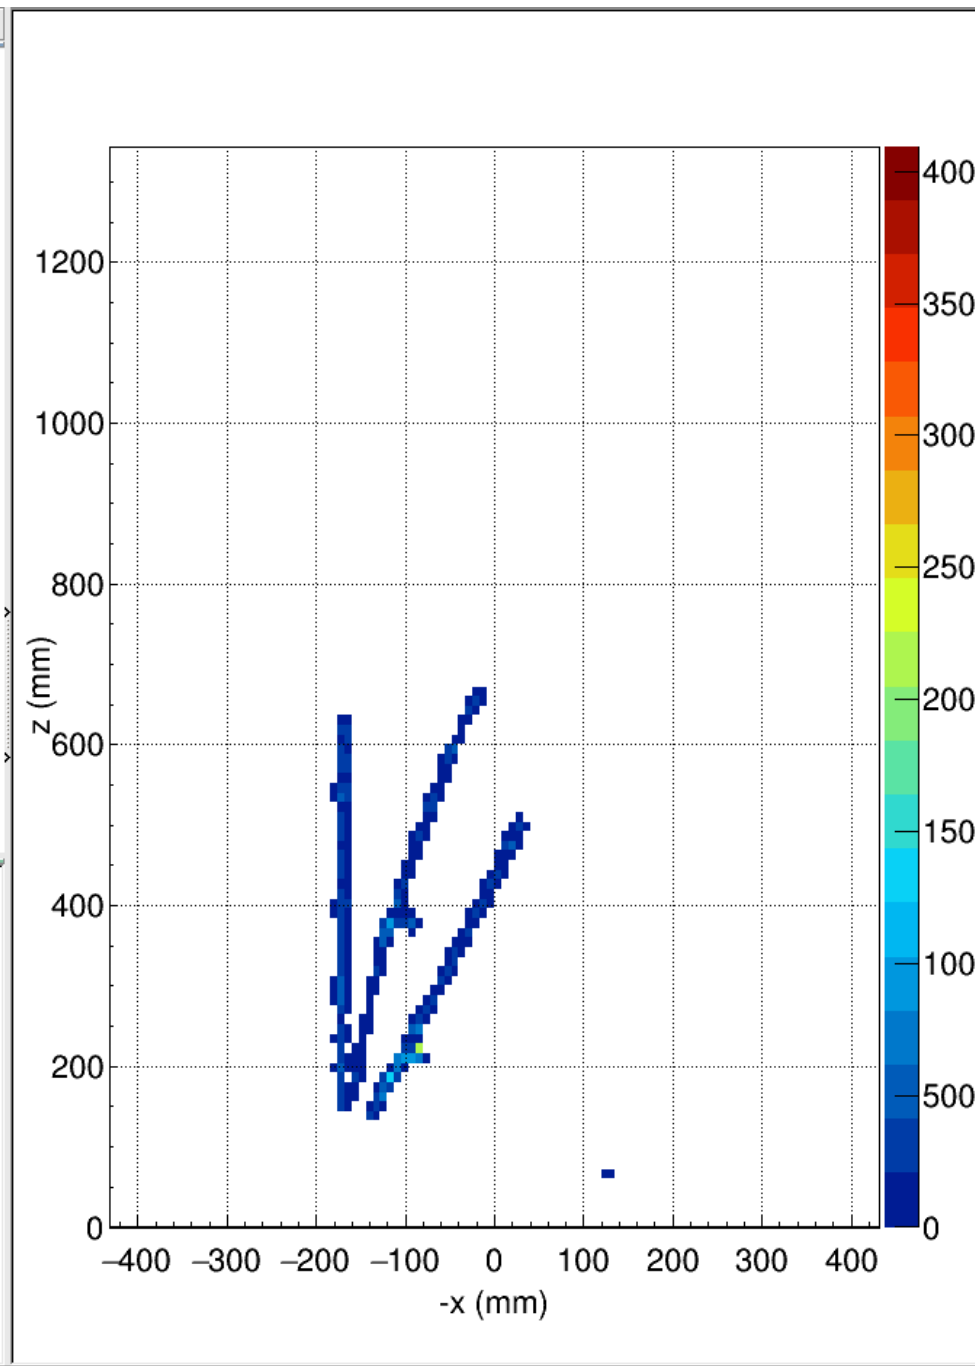

# Cosmic data in sTPC

Data from July 3 – July 6 (run\_0346)

Selected events

15

7

14

9

54