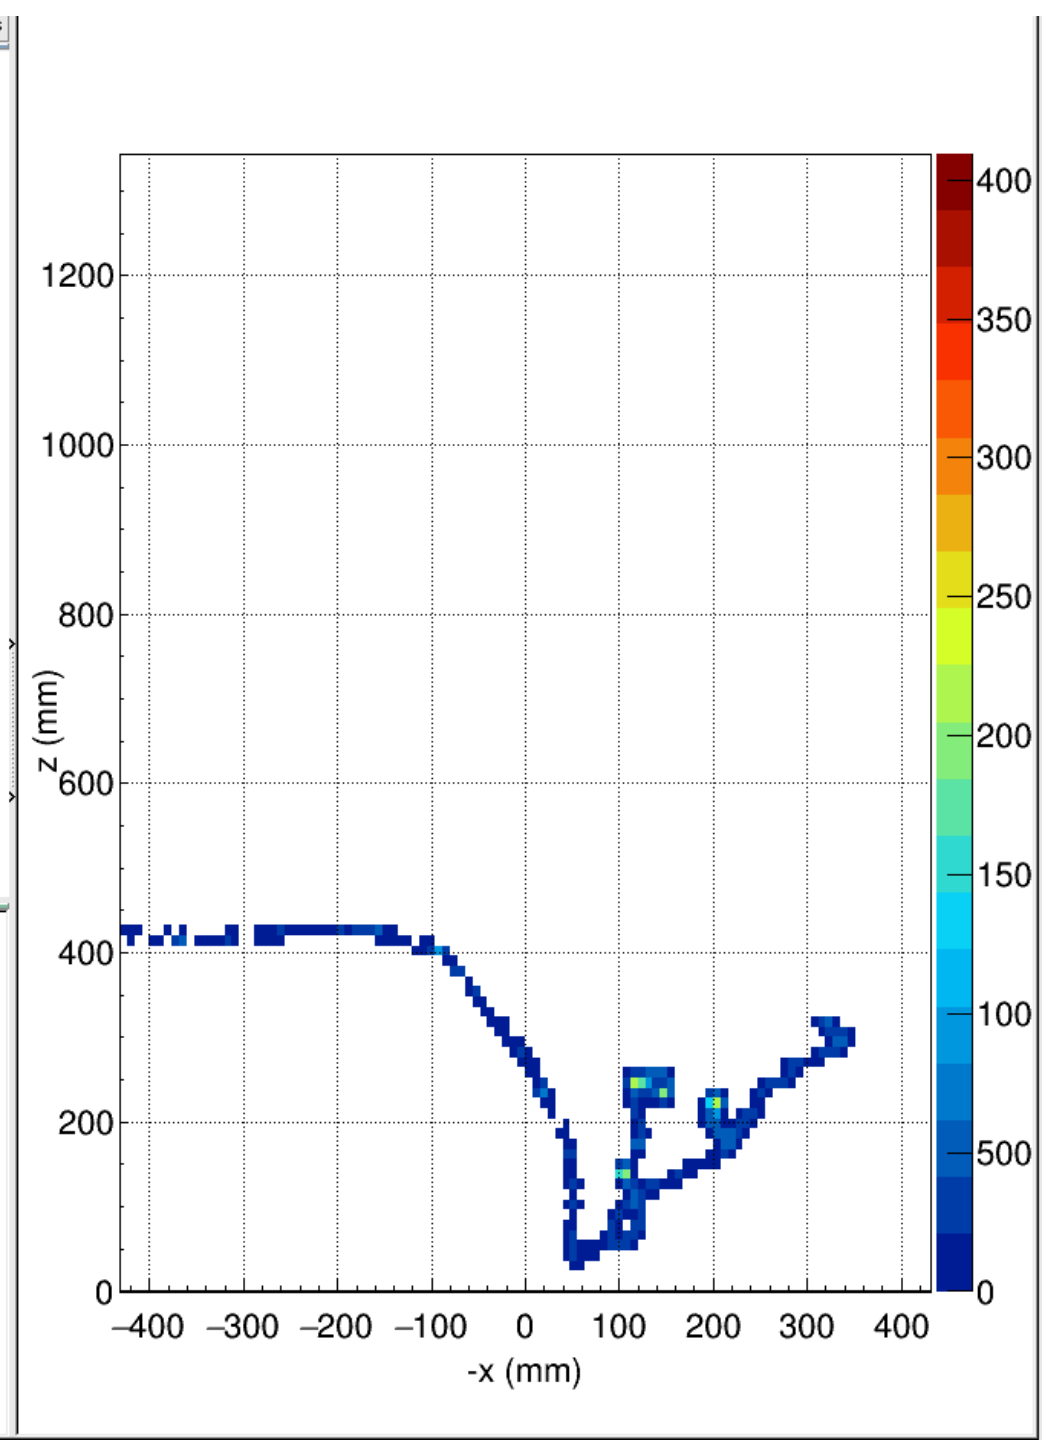

# Cosmic data in sTPC

Data from July 3 – July 6 (run\_0346)

Selected events

15

7

14

9

54